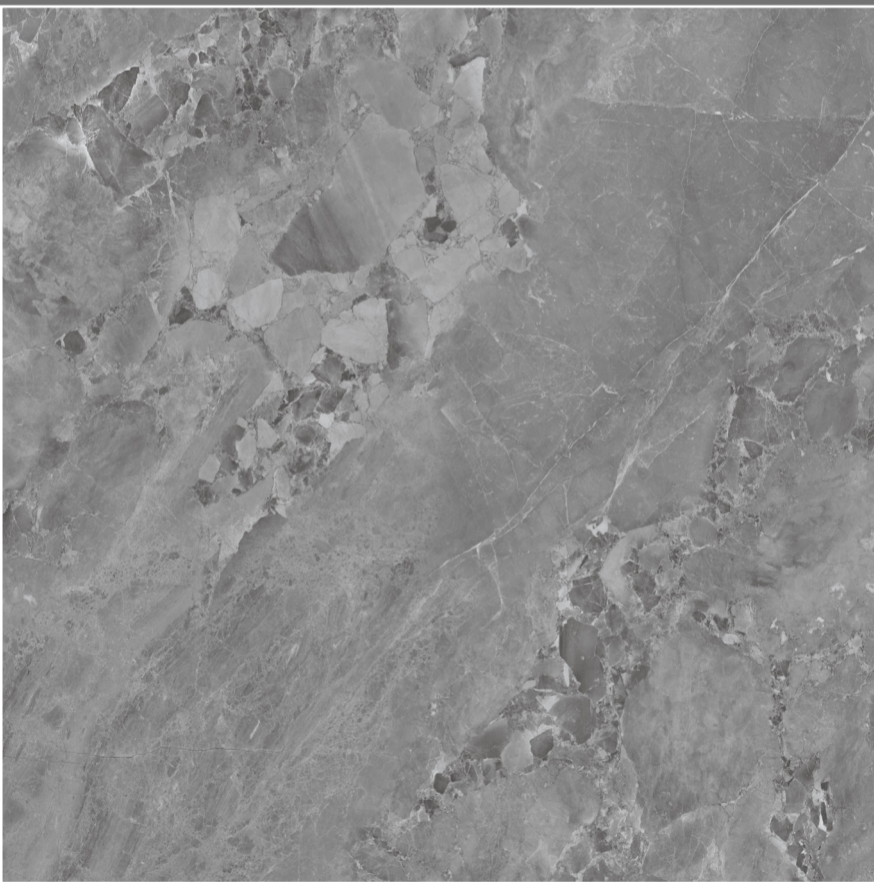

RANDOM : 04

THICKNESS: 8.2mm

SIZE
600x600mm

FINISH
GLOSSY

ERA GREY

SINCE 1990
REAL
GRANITO

ERA GREY

RANDOM : 04