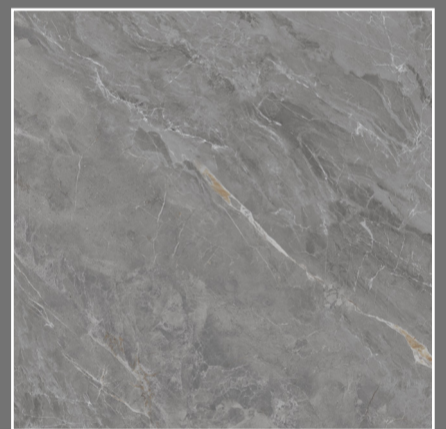

DOVER GREY

SINCE 1990
REAL
GRANITO

DOVER GREY

RANDOM : 04

THICKNESS: 8.2mm

SIZE
600x600mm

FINISH
GLOSSY