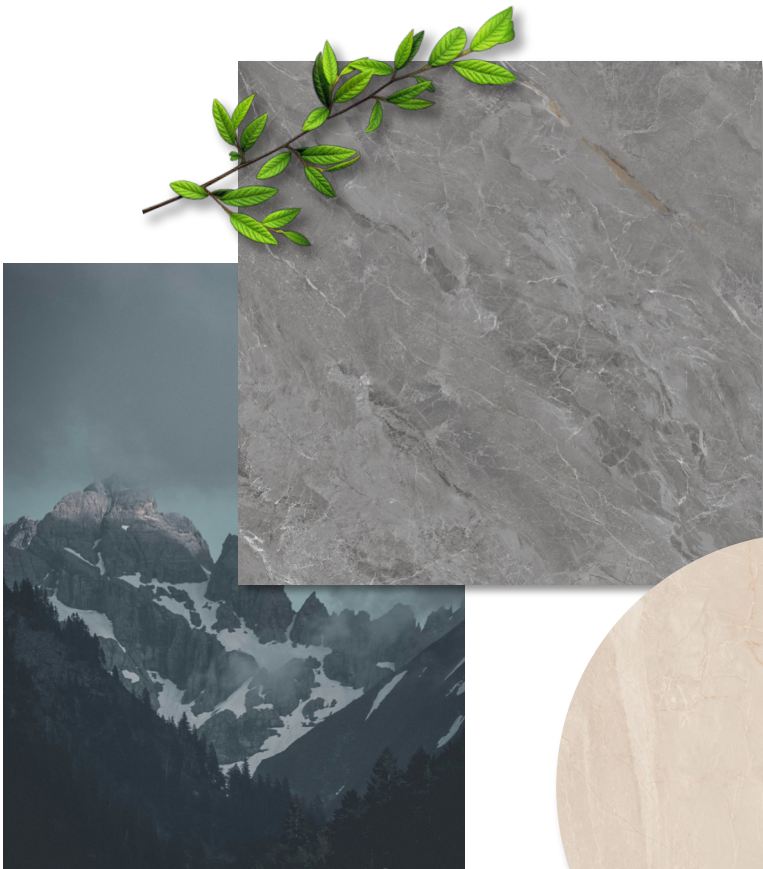

SINCE 1990

REAL
GRANITO