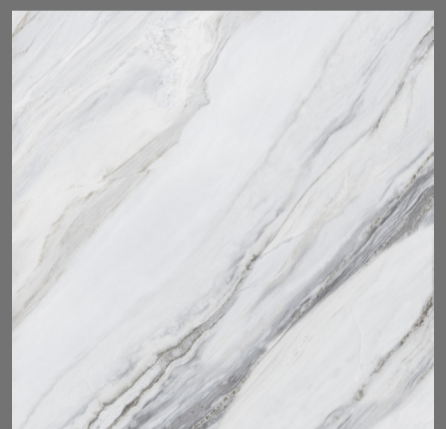

PIERA GREY

SINCE 1990
REAL
GRANITO

PIERA GREY

RANDOM : 03

THICKNESS: 8.2mm

SIZE
600x600mm

FINISH
GLOSSY