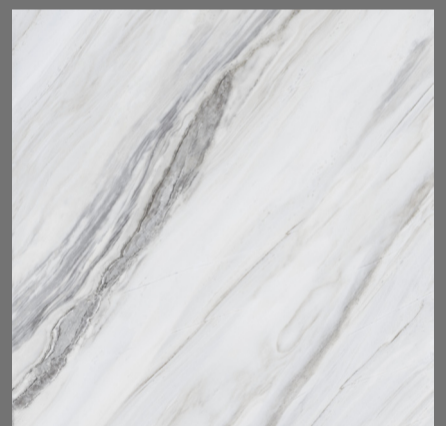

PIERA GREY

SINCE 1990
REAL
GRANITO

PIERA GREY

RANDOM : 03

THICKNESS: 8.2mm

SIZE
600x600mm

FINISH
GLOSSY